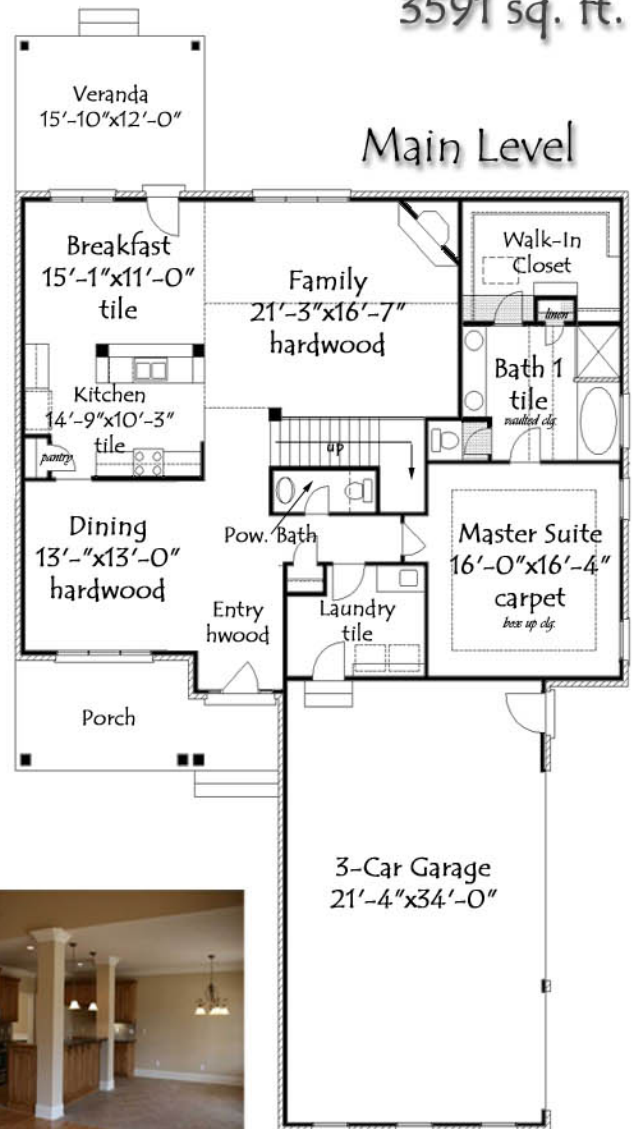

Rainbow Landing

107 Star Chase Lane

Lot 81

\$434,900.00

3591 sq. ft.

SPSHOMEBUILDERS.COM
sps homes@gmail.com

This is an artist rendering only. Refer to detailed plans and specs to verify room sizes and finishes. Copyright SPS Builders 2010.