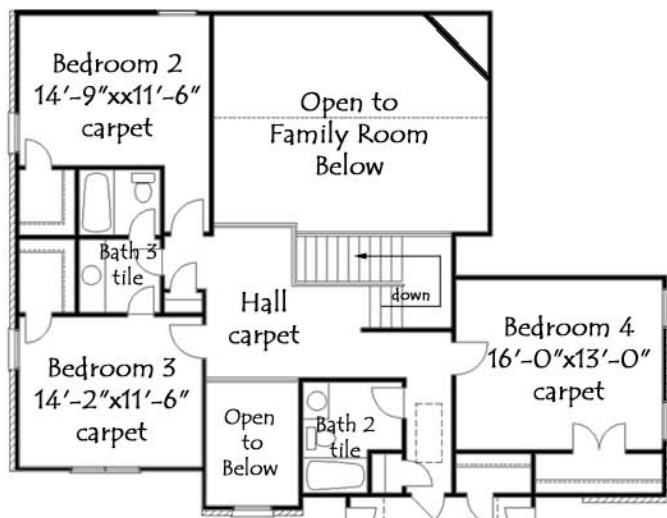

Rainbow Landing

107 Star Chase Lane

Lot 81

\$434,900.00

3591 sq. ft.

SPSHOMEBUILDERS.COM
sps homes@gmail.com

This is an artist rendering only. Refer to detailed plans and specs to verify room sizes and finishes. Copyright SPS Builders 2010.