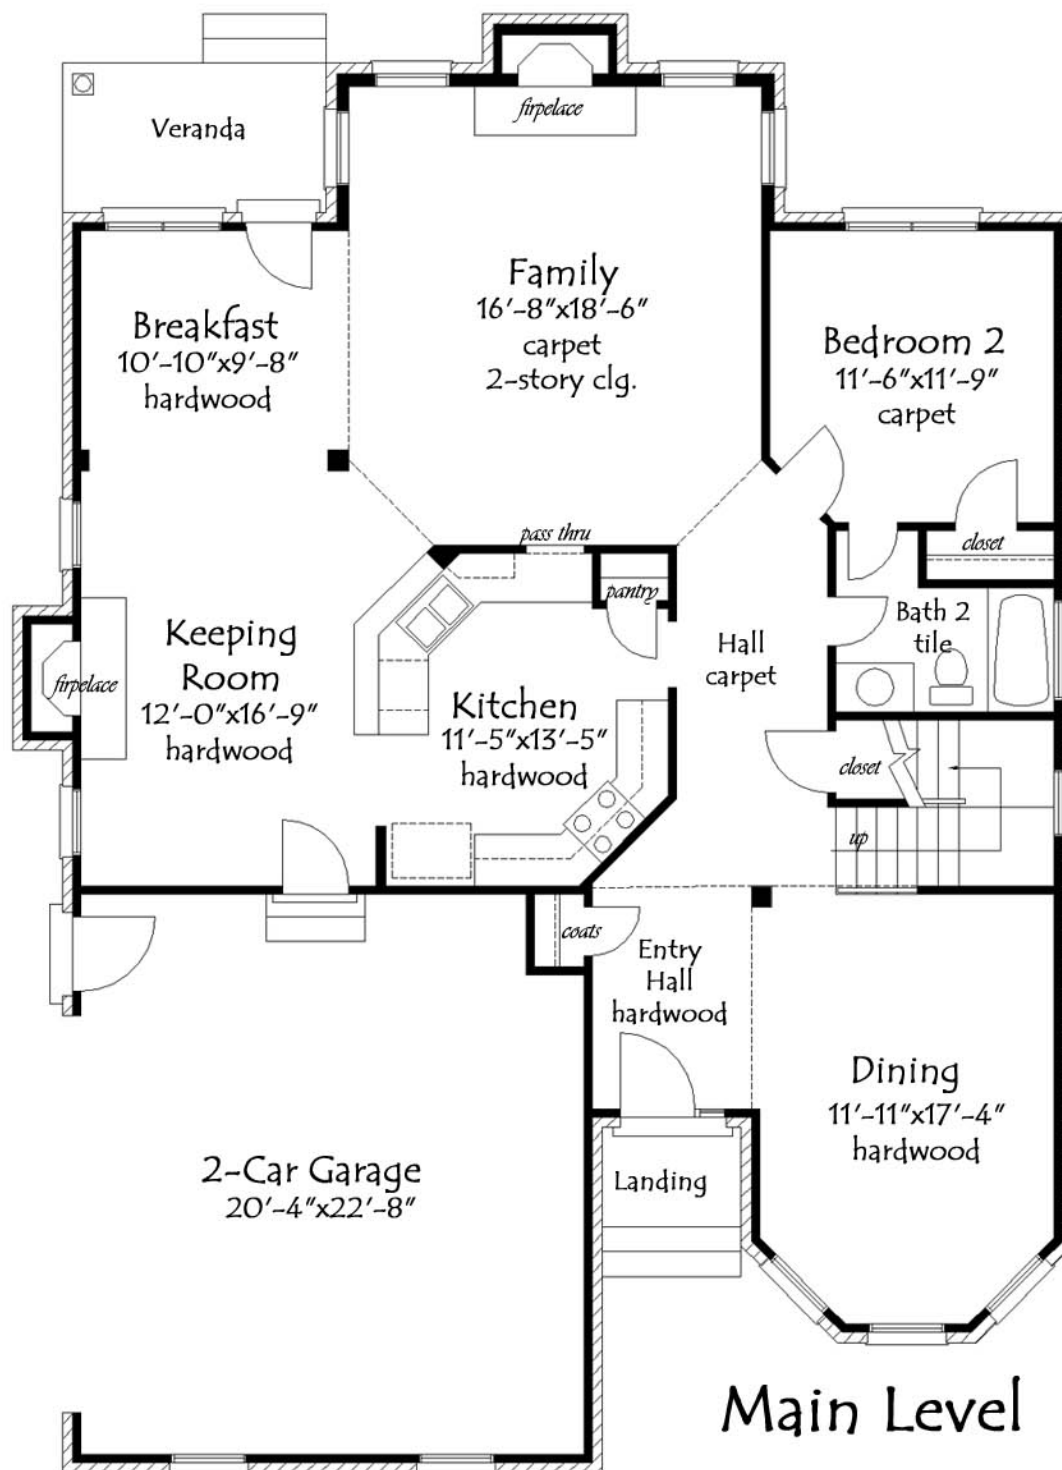

The Perdido Bay

3005

The Reserve @ Riverside Landing

SPSHOMEBUILDERS.COM

This is an artist rendering only. Refer to detailed plans and specs to verify room sizes and finishes. Copyright SPS Builders 2010.