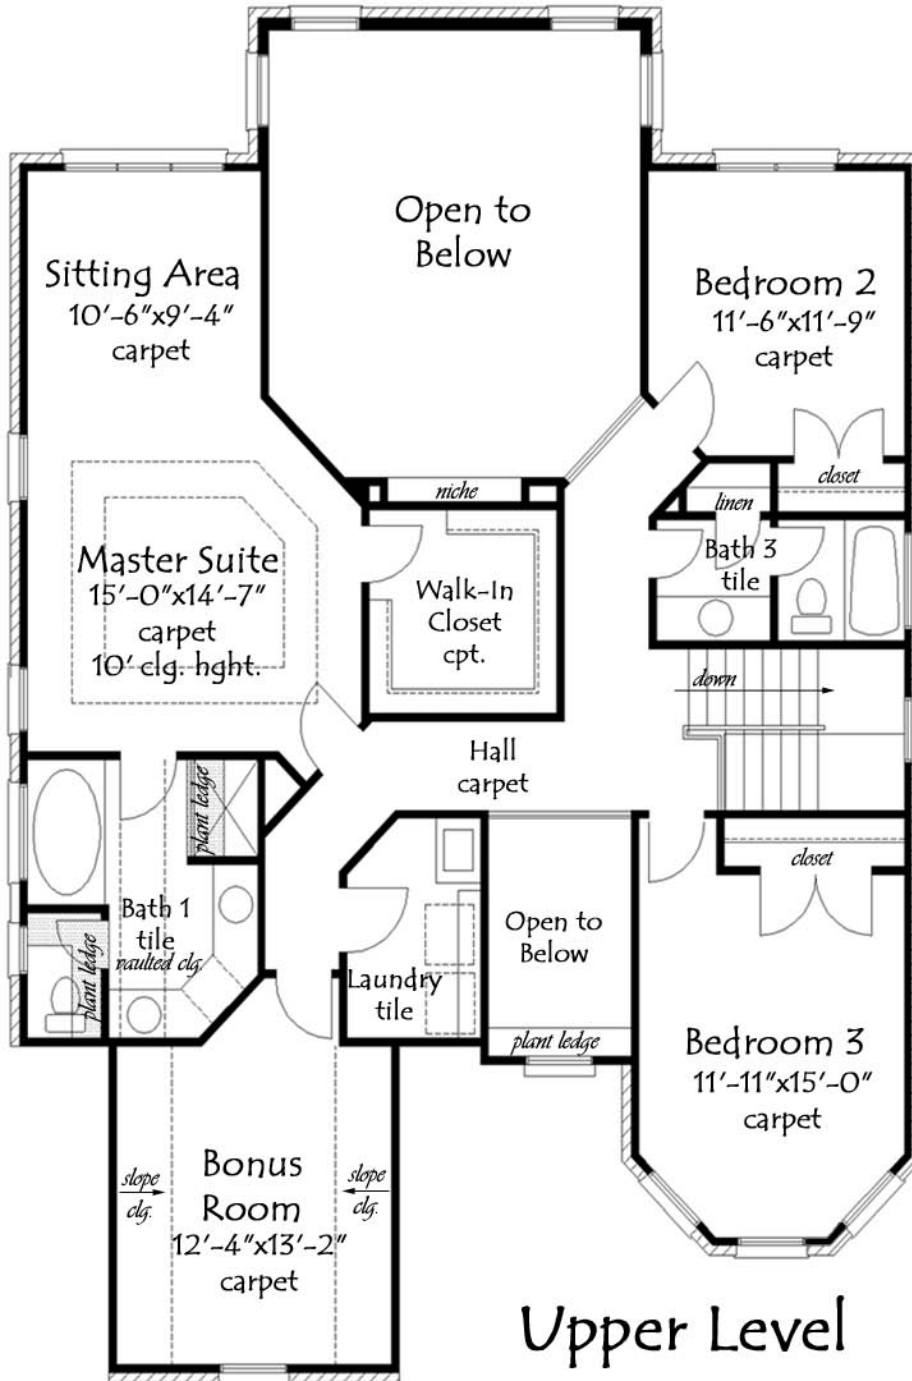

The Perdido Bay

3005

SPSHOMEBUILDERS.COM

The Reserve @ Riverside Landing

This is an artist rendering only. Refer to detailed plans and specs to verify room sizes and finishes. Copyright SPS Builders 2010.