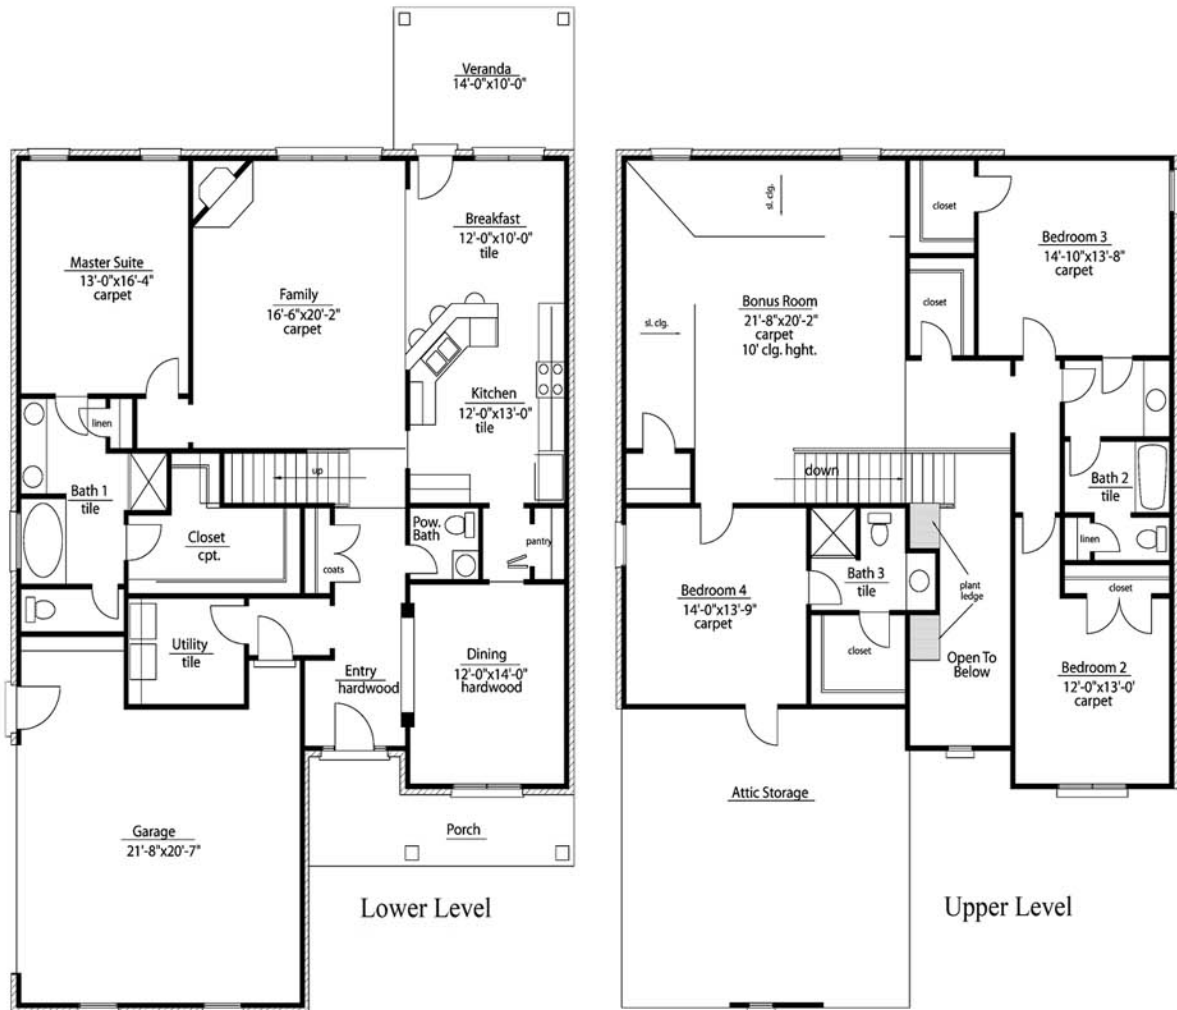

The Hampton

Total Heated 3385 sf.

Floor Plan