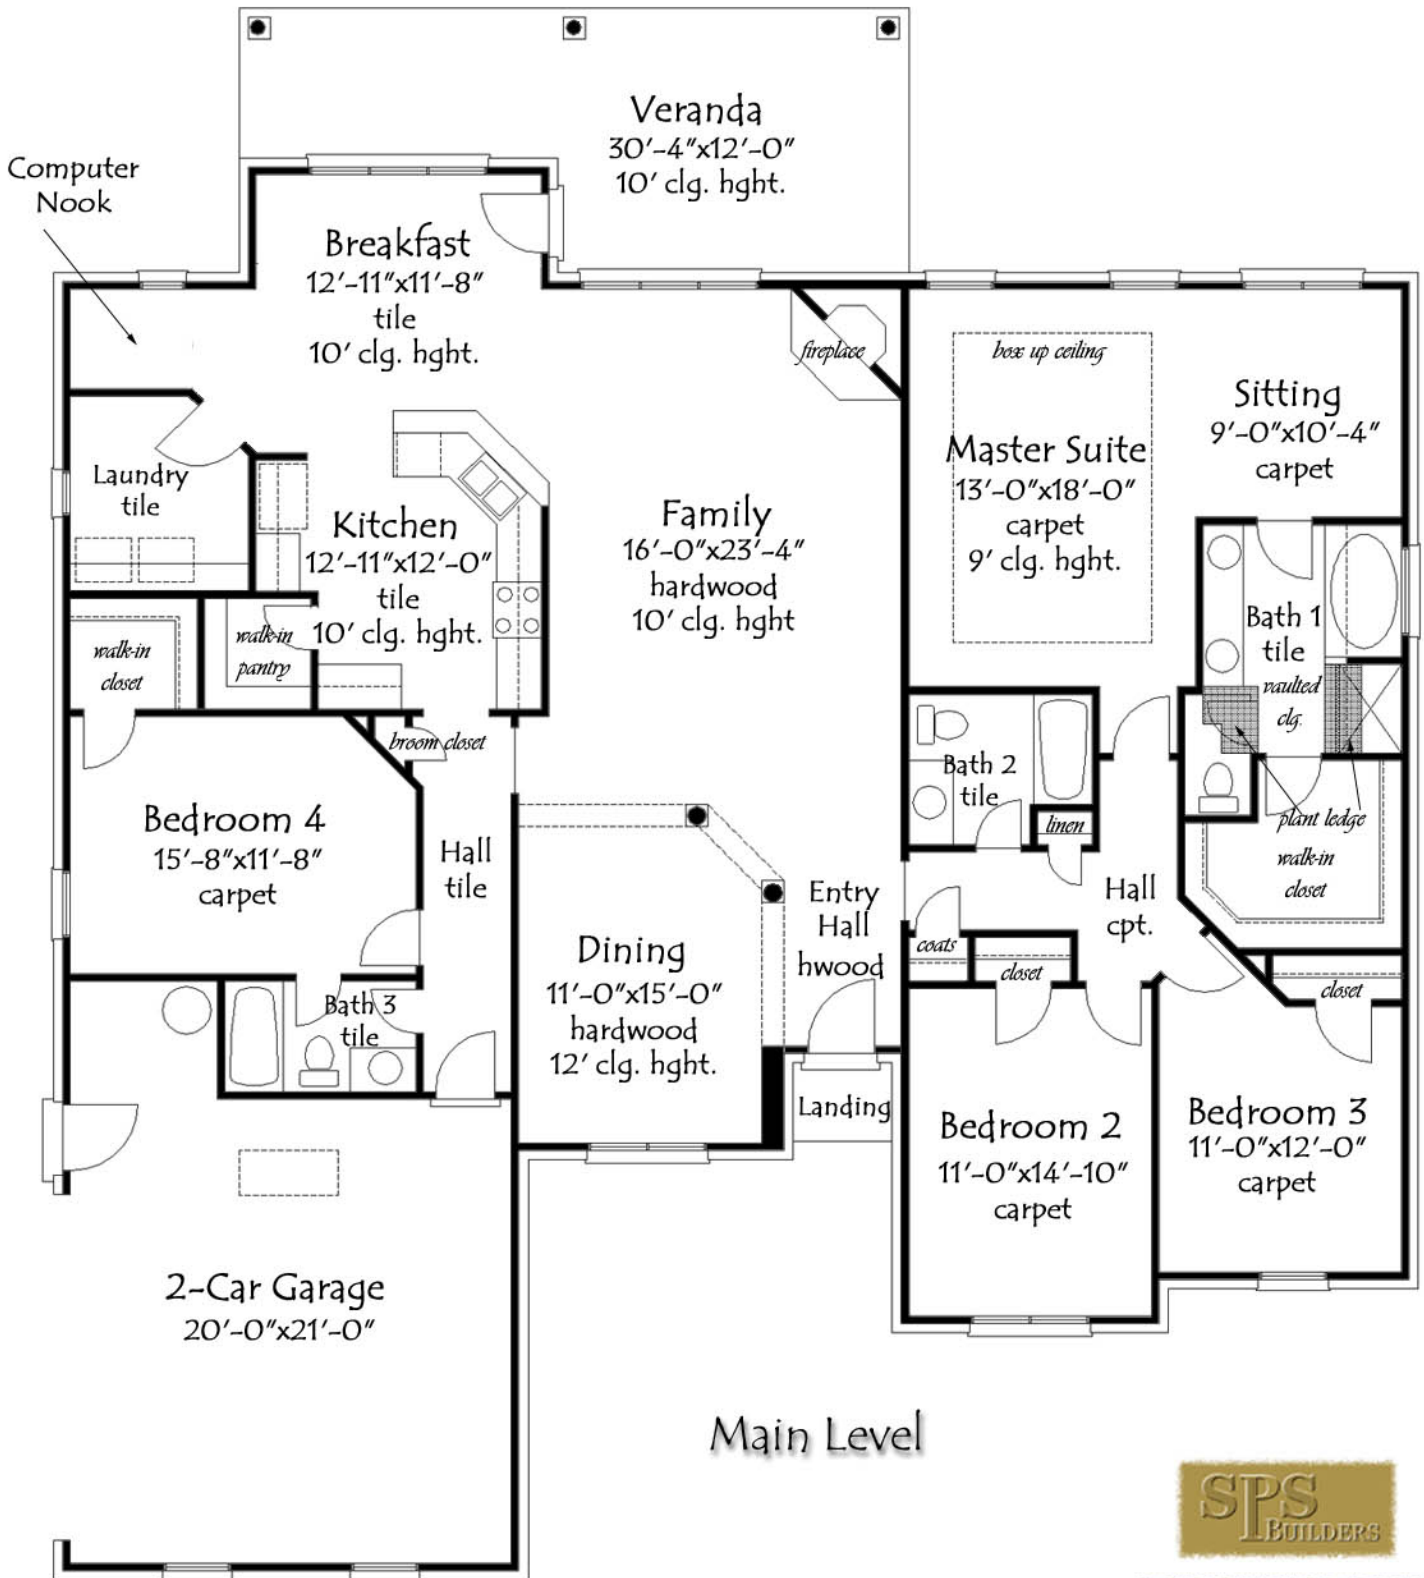

# The Chesapeake

*Rainbow  
Landing*

[SPSHOMEBUILDERS.COM](http://SPSHOMEBUILDERS.COM)

# The Chesapeake

## 2606

Main Level

SPSHOMEBUILDERS.COM

This is an artist rendering only. Refer to detailed plans and specs to verify room sizes and finishes. Copy right SPS Builders 2010.

# The Chesapeake Available Options