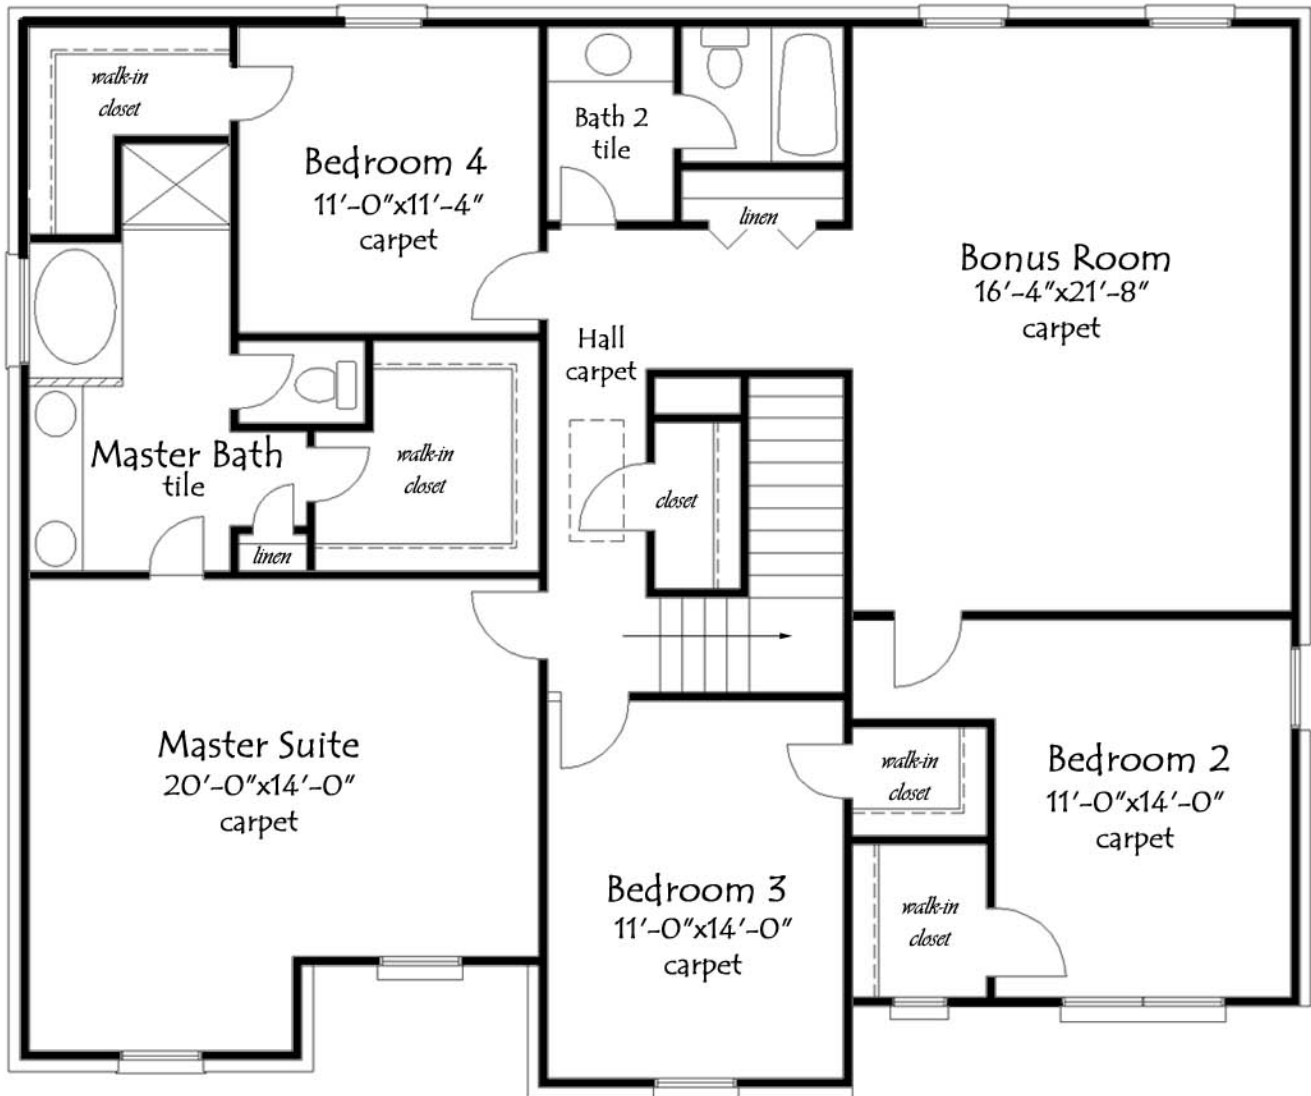

# The Ivycrest

3258

SPSHOMEBUILDERS.COM

*Rainbow Landing*

This is an artist rendering only. Refer to detailed plans and specs to verify room sizes and finishes. Copyright SPS Builders 2010.

# The Ivycrest

3258 sq. ft.

SPSHOMEBUILDERS.COM

Main Level

This is an artist rendering only. Refer to detailed plans and specs to verify room sizes and finishes. Copyright SPS Builders 2010.

# The Ivycrest

3258 sq. ft.

SPSHOMEBUILDERS.COM

Upper Level

This is an artist rendering only. Refer to detailed plans and specs to verify room sizes and finishes. Copy right SPS Builders 2010.