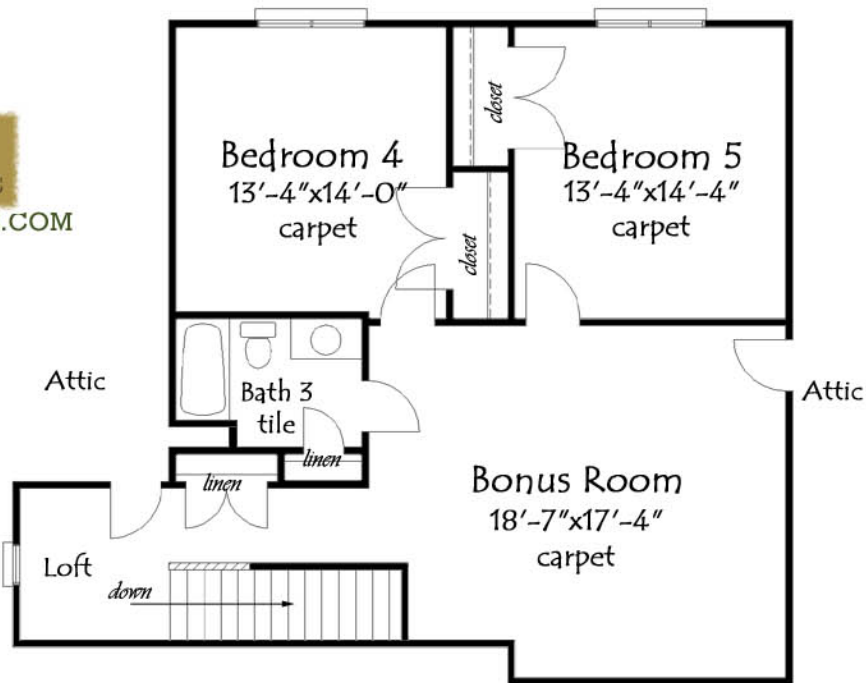

The Oakhurst-B

3709

SPSHOMEBUILDERS.COM

This is an artist rendering only. Refer to detailed plans and specs to verify room sizes and finishes. Copyright SPS Builders 2010.

The Oakhurst-B

3709

Main Level

SPSHOMEBUILDERS.COM

This is an artist rendering only. Refer to detailed plans and specs to verify room sizes and finishes. Copyright SPS Builders 2010.

The Oakhurst-B

3709

Upper Level 5th Bedroom Option

Upper Level Larger Bonus Option