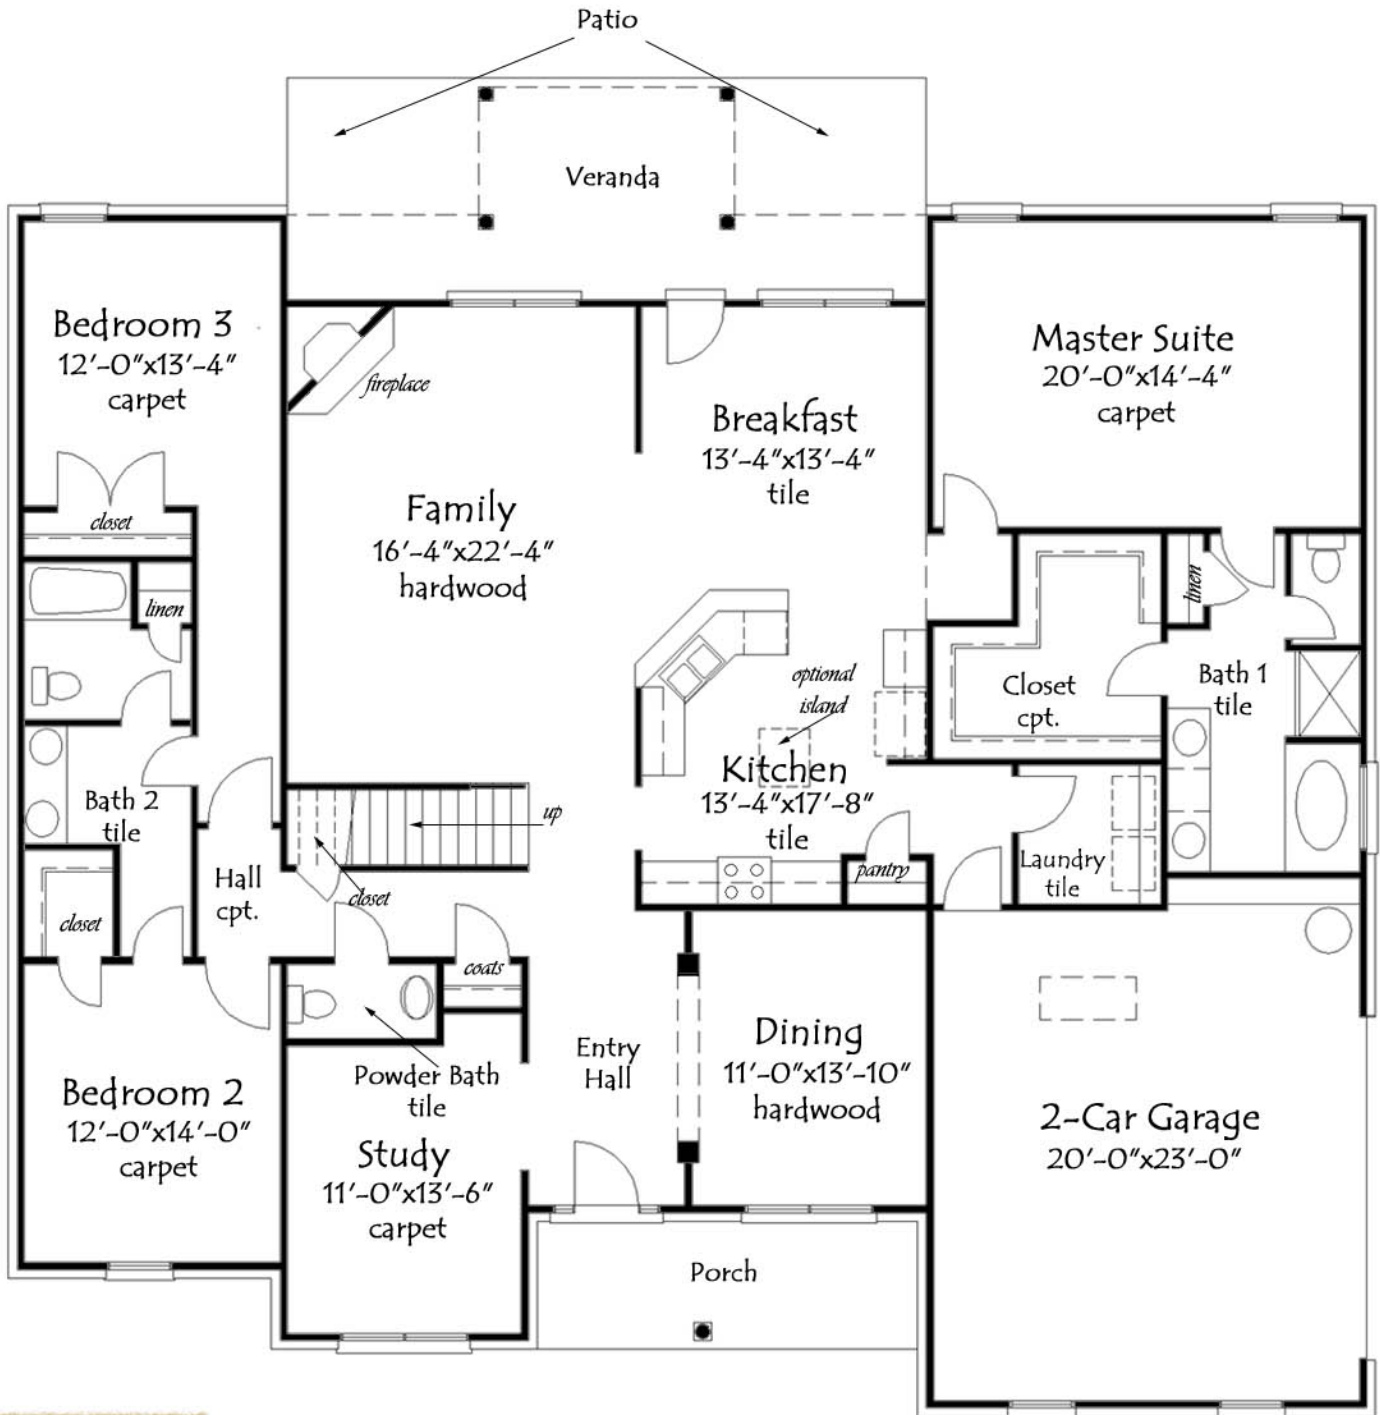

The Oakhurst-B

3709

SPSHOMEBUILDERS.COM

This is an artist rendering only. Refer to detailed plans and specs to verify room sizes and finishes. Copyright SPS Builders 2010.

The Oakhurst-B

3709

Main Level

SPSHOMEBUILDERS.COM

This is an artist rendering only. Refer to detailed plans and specs to verify room sizes and finishes. Copyright SPS Builders 2010.

The Oakhurst-B

3709

Upper Level 5th Bedroom Option

Upper Level Larger Bonus Option