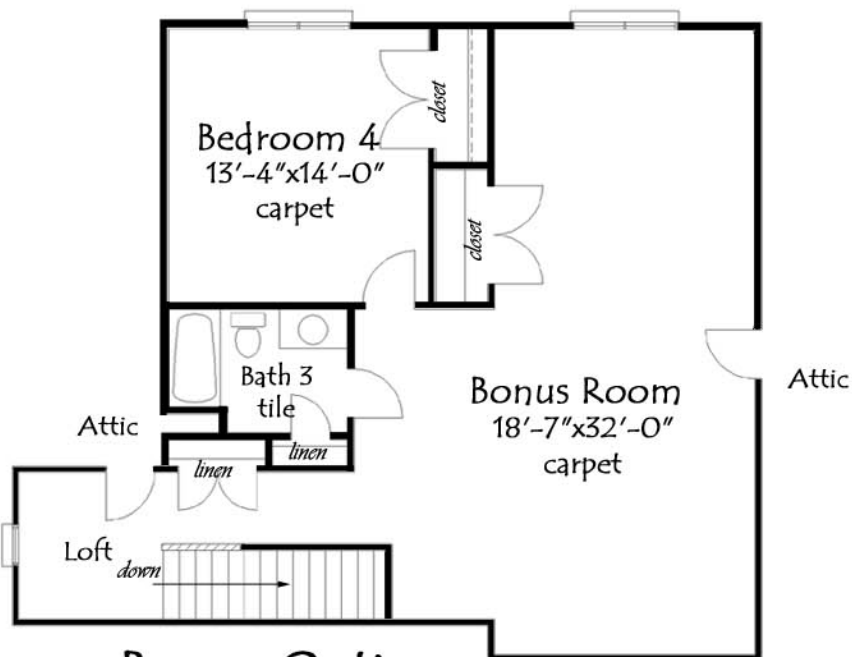

The Oakhurst-B

3709

SPSHOMEBUILDERS.COM

This is an artist rendering only. Refer to detailed plans and specs to verify room sizes and finishes. Copyright SPS Builders 2010.

The Oakhurst-B

3709

Main Level

SPSHOMEBUILDERS.COM

This is an artist rendering only. Refer to detailed plans and specs to verify room sizes and finishes. Copyright SPS Builders 2010.

The Oakhurst-B

3709

Upper Level 5th Bedroom Option

Upper Level Larger Bonus Option