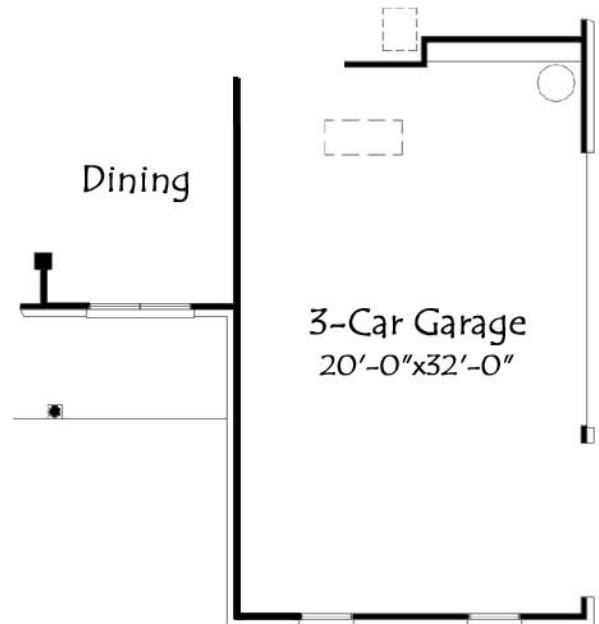

3-Car Garage Option

SPSHOMEBUILDERS.COM

This is an artist rendering only. Refer to detailed plans and specs to verify room sizes and finishes. Copyright SPS Builders 2010.