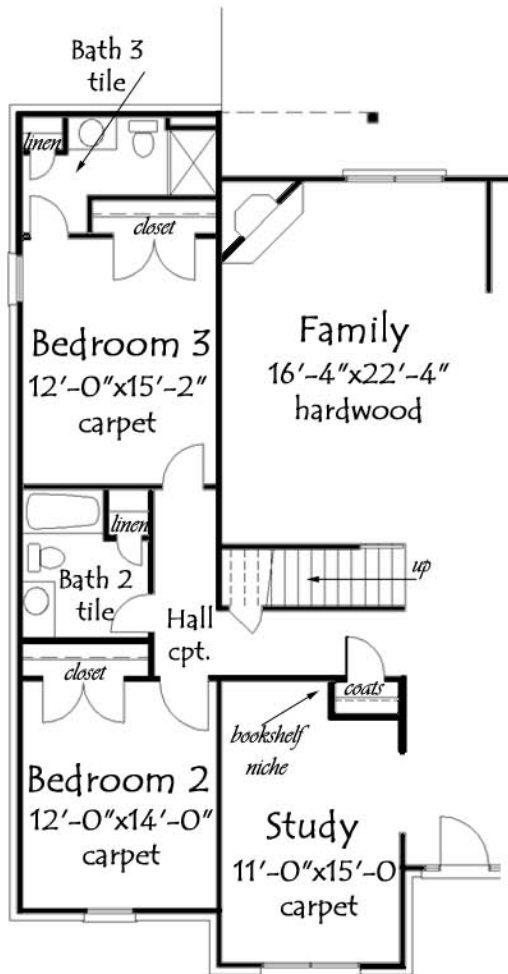

The Oakhurst-B

3709

SPSHOMEBUILDERS.COM

This is an artist rendering only. Refer to detailed plans and specs to verify room sizes and finishes. Copyright SPS Builders 2010.

The Oakhurst-B

3709

Main Level

SPSHOMEBUILDERS.COM

This is an artist rendering only. Refer to detailed plans and specs to verify room sizes and finishes. Copyright SPS Builders 2010.

The Oakhurst-B

3709

Upper Level 5th Bedroom Option

Upper Level Larger Bonus Option

The Oakhurst-B

3709

Available Options

Private Bath Option

3-Car Garage Option

SPSHOMEBUILDERS.COM

This is an artist rendering only. Refer to detailed plans and specs to verify room sizes and finishes. Copyright SPS Builders 2010.