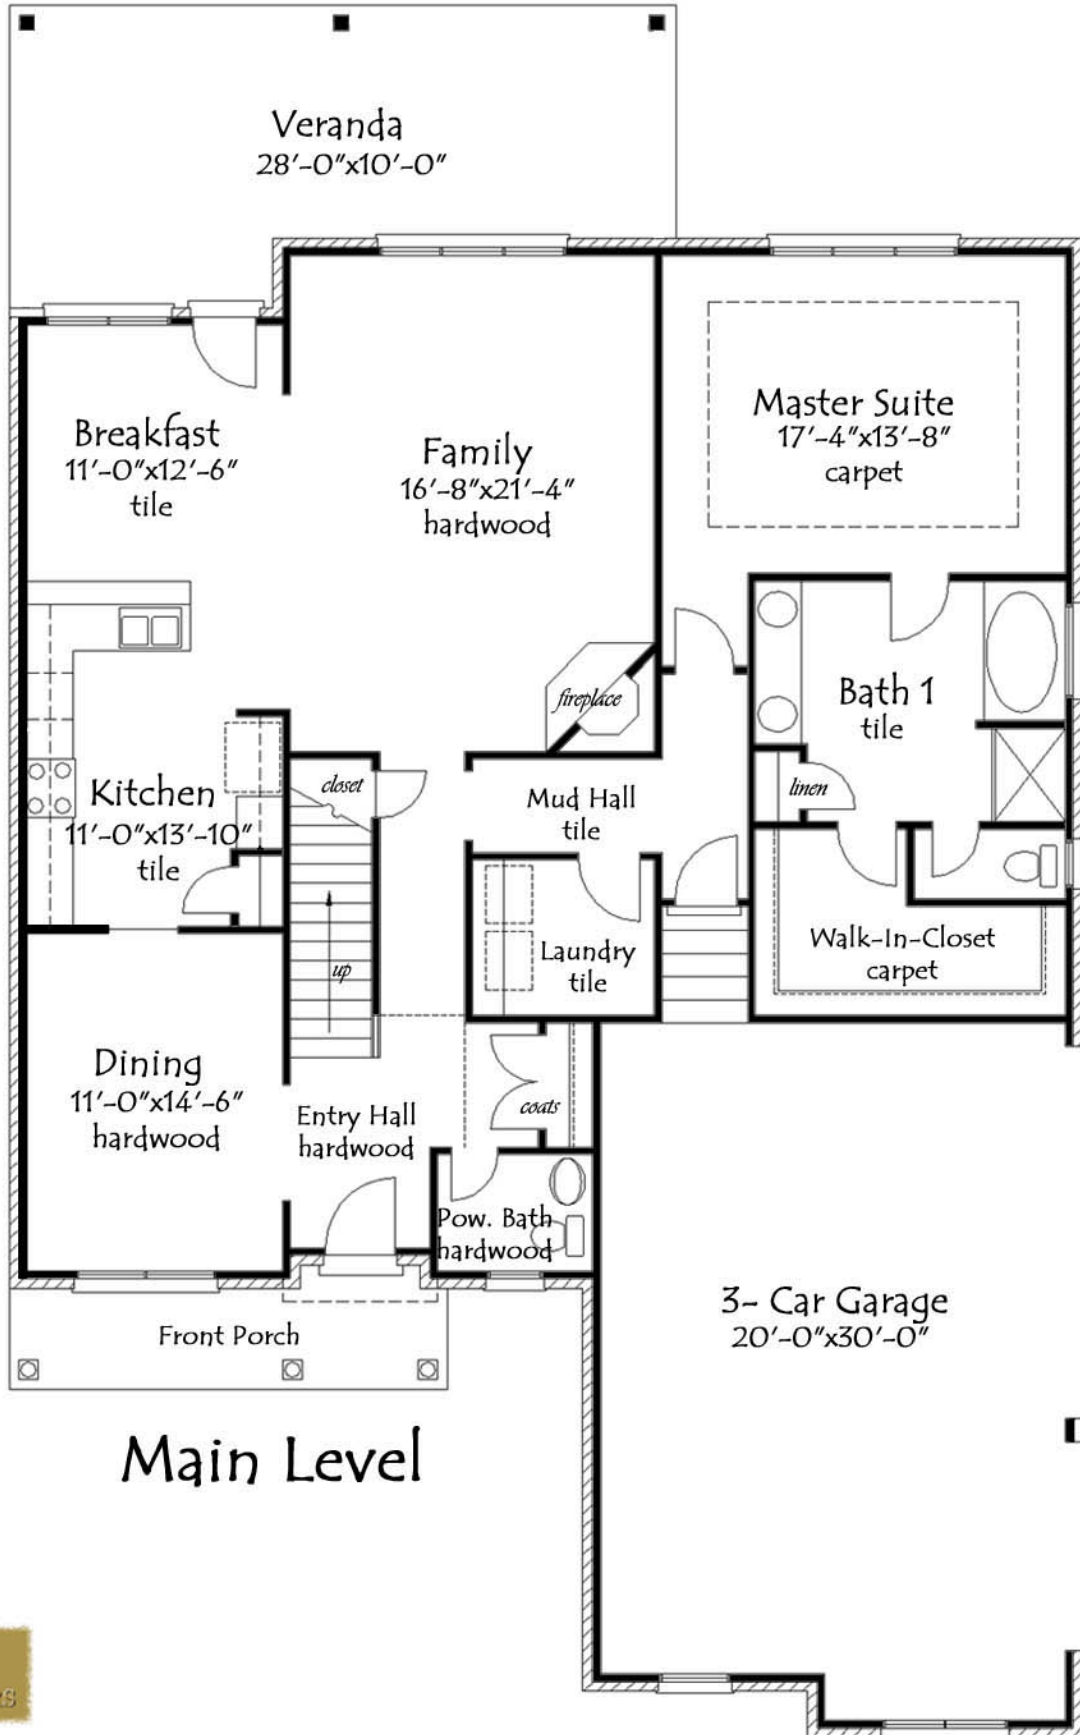

The Somerset

4020

SPSHOMEBUILDERS.COM

*Rainbow
Landing*

This is an artist rendering only. Refer to detailed plans and specs to verify room sizes and finishes. Copyright SPS Builders 2010.

The Somerset

4020

Main Level

SPSHOMEBUILDERS.COM

This is an artist rendering only. Refer to detailed plans and specs to verify room sizes and finishes. Copyright SPS Builders 2010.

Upper Level