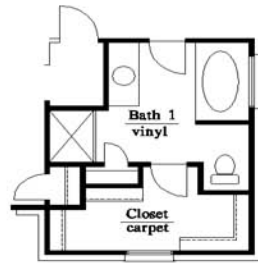

The Charleston-B

SPS BUILDERS
SPSHOMEBUILDERS.COM

Bedroom 4 Option

Bedroom 4/Bath Option

1826 sq. ft.

Floor Plan

Master Bath Option

Veranda Option

Flex Room Option

This is an artist rendering only. Refer to detailed plans and specs to verify room sizes and finishes. Copy right SPS Builders 2010.