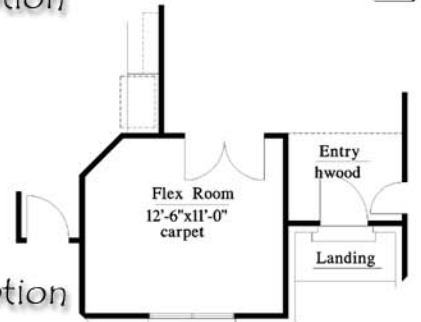

The Charleston-B

SPS BUILDERS
SPSHOMEBUILDERS.COM

Bedroom 4 Option

Bedroom 4/Bath Option

1826 sq. ft.

Floor Plan

Master Bath Option

Veranda Option

Flex Room Option

This is an artist rendering only. Refer to detailed plans and specs to verify room sizes and finishes. Copy right SPS Builders 2010.