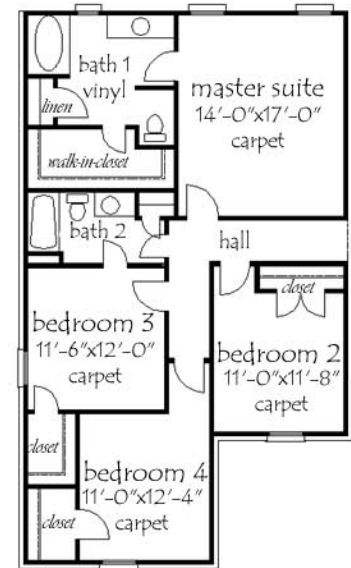

The Raleigh-B

SPSHOMEBUILDERS.COM

Bedroom 4 option

Master Bath Option

This is an artist rendering only. Refer to detailed plans and specs to verify room sizes and finishes. Copy right SPS Builders 2010.