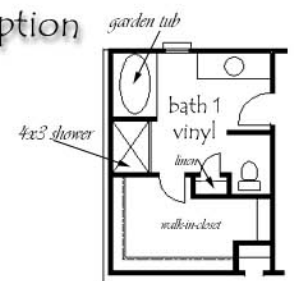

The Raleigh-B

SPSHOMEBUILDERS.COM

Bedroom 4 option

Master Bath Option

This is an artist rendering only. Refer to detailed plans and specs to verify room sizes and finishes. Copy right SPS Builders 2010.