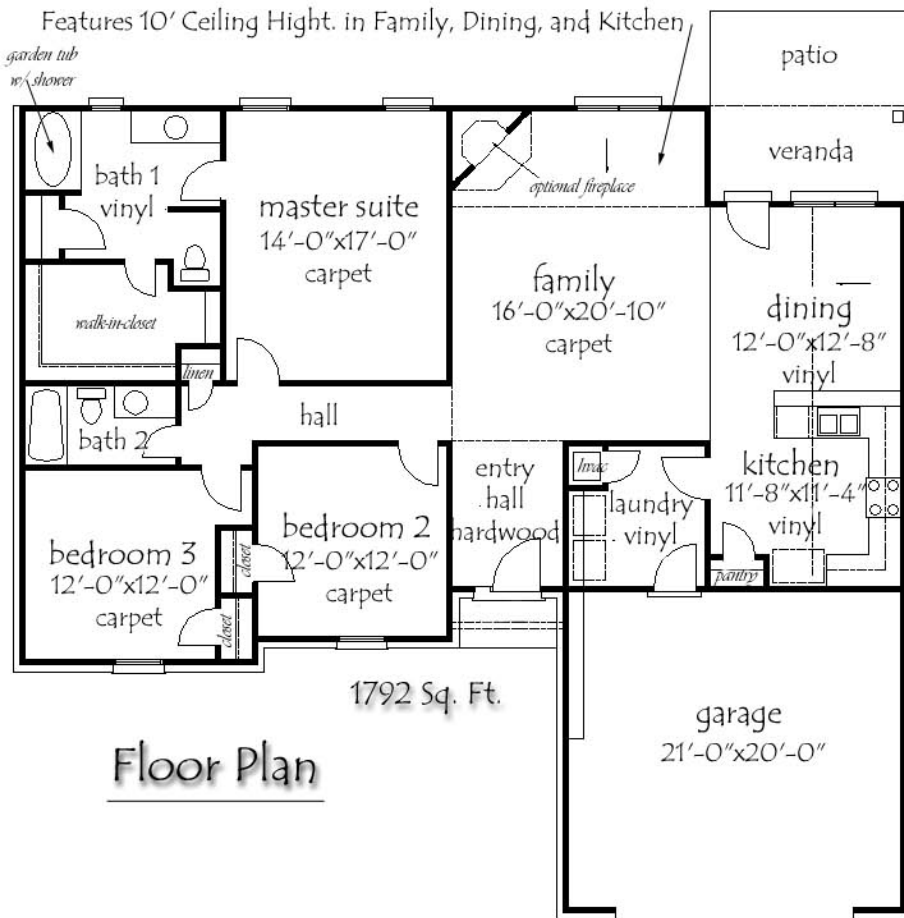

The Raleigh-B

SPSHOMEBUILDERS.COM

Bedroom 4 option

Master Bath Option

This is an artist rendering only. Refer to detailed plans and specs to verify room sizes and finishes. Copy right SPS Builders 2010.