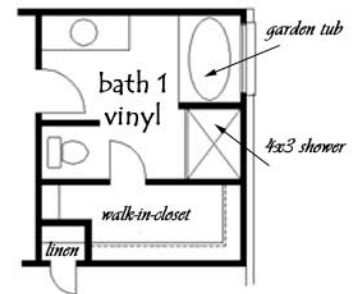

The Raleigh

SPSHOMEBUILDERS.COM

Master Bath Option

Fireplace Option

This is an artist rendering only. Refer to detailed plans and specs to verify room sizes and finishes. Copy right SPS Builders 2010.