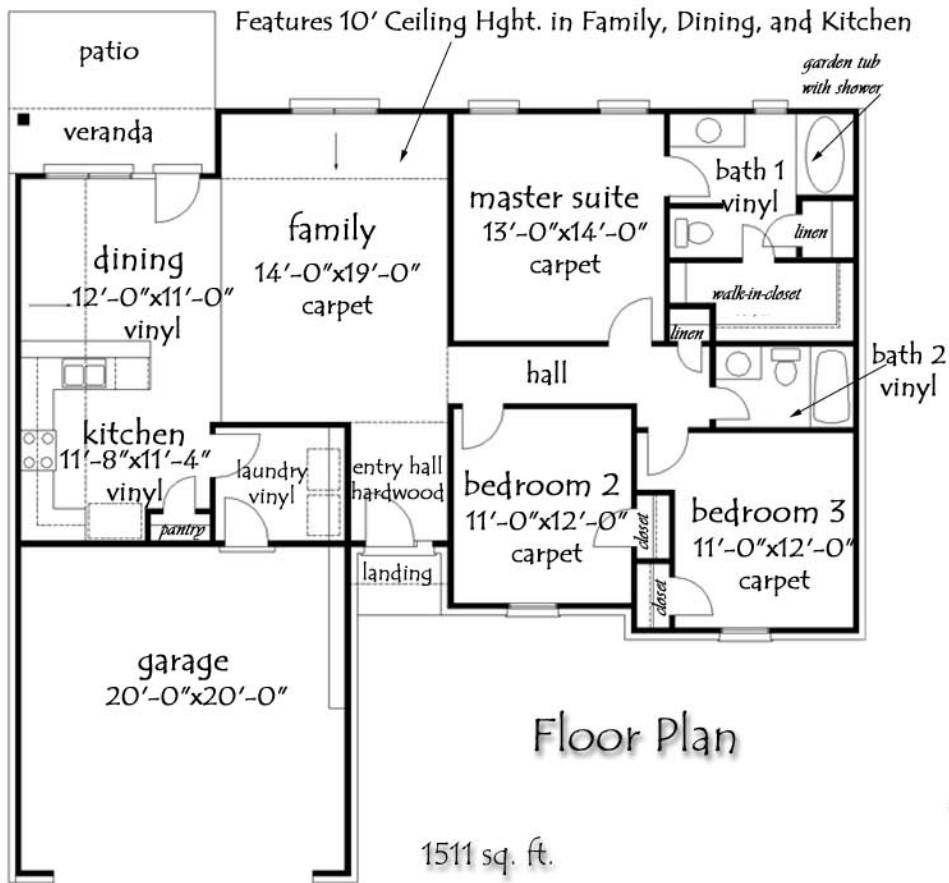

The Raleigh

SPSHOMEBUILDERS.COM

Master Bath Option

Fireplace Option

This is an artist rendering only. Refer to detailed plans and specs to verify room sizes and finishes. Copy right SPS Builders 2010.