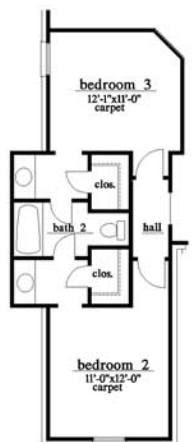

The Lexington

SPSHOMEBUILDERS.COM

Powder Bath Option

Study Option

Jack-N-Jill Option

Floor Plan

This is an artist rendering only. Refer to detailed plans and specs to verify room sizes and finishes. Copy right SPS Builders 2010.